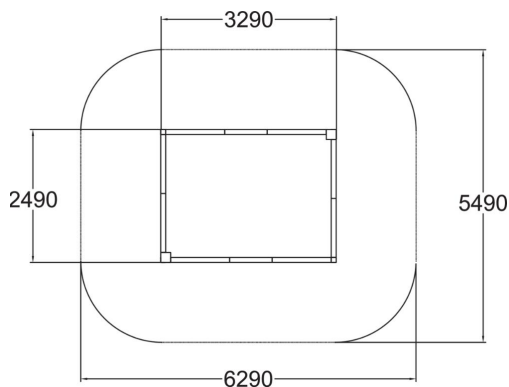

**137404M**  
**Sandbox**

A wooden sandbox with clean lines, 2,490 mm x 3,290 mm in size. With its wide side walls, topped with HPL paneling, this sandbox offers children an opportunity to test their balance, as well as providing a comfortable seat for adults. The opposite corners of the sandbox are equipped with effect coloured HPL plates for seating or sand cakes. The HPL paneling is durable against wear and different weather conditions, and it is easy to wipe clean from sand and water. The sandbox offers children a good opportunity to use their imagination and improve their three-dimensional perception.

User age	1+
Number of users	14
Product length, mm	3290
Product width, mm	2490
Product height, mm	310
Falling space, m <sup>2</sup>	32.6
Height required, mm	2110
Max. free fall height, mm	310
Safety info	EN 1176-1 TÜV
Installation time (for 1), H	2
Foundation options	Deep mounting