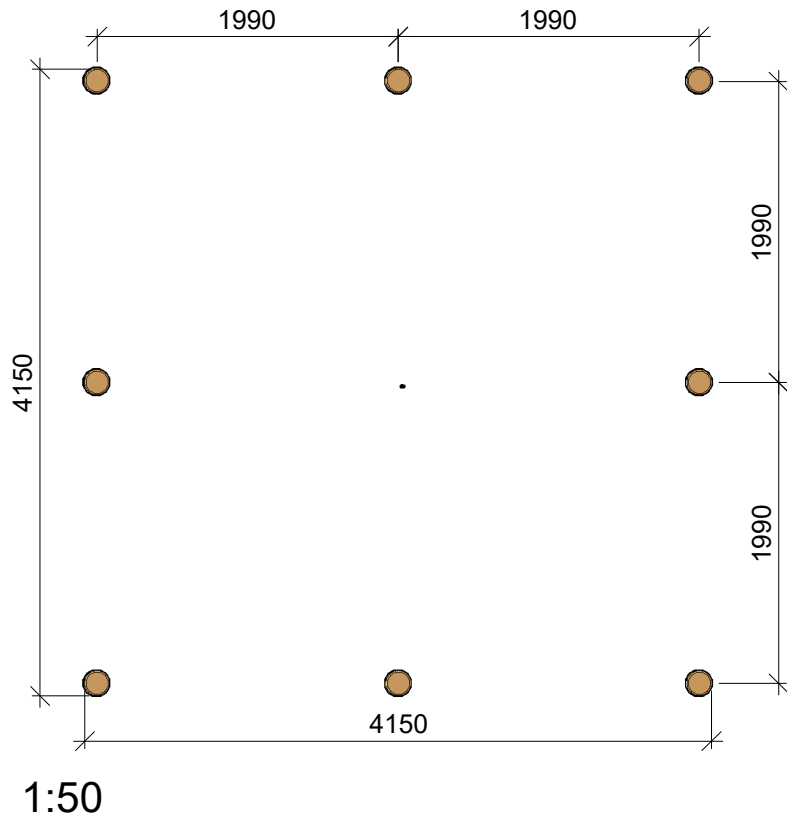

NORLEG - Mont.	
Grillhytte - lærk	
LE 20090	
04.11.2005	REV. -

< 600

≥ EN 1176

This drawing is the property of NORLEG and pursuant to current legislation may not be copied, transferred to or used by any third party. Should this drawing be used, a fee of 10% of the assumed contract price will be charged.