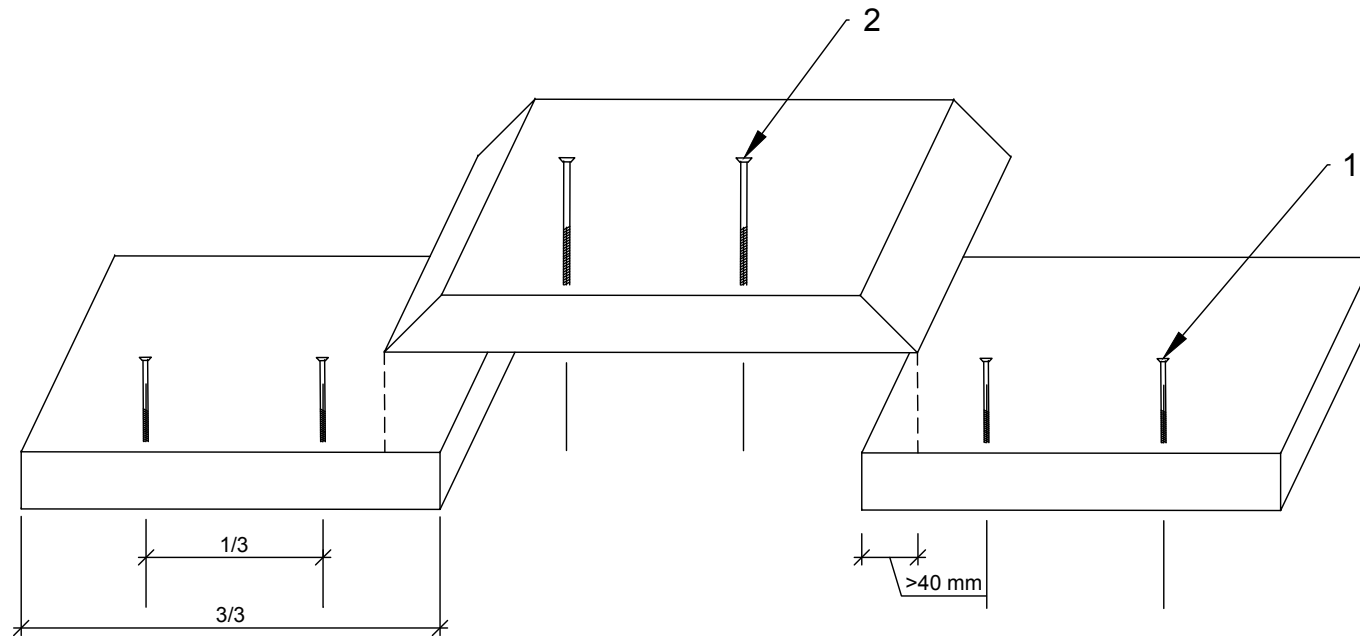

Parts list		
POS	PART. NO	NAME/DIMENSION
1	LE 16185	5x60mm Countersunk
2	LE 16192	5x80mm Countersunk

This drawing is the property of NORNA PLAYGROUNDS and pursuant to current legislation may not be copied, transferred to or used by any third party. Should this drawing be used, a fee of 10% of the assumed contract price will be charged.

NORNA PLAYGROUNDS	
Inst.p. No.83	
10.02.2016	REV. A:28.08.2019