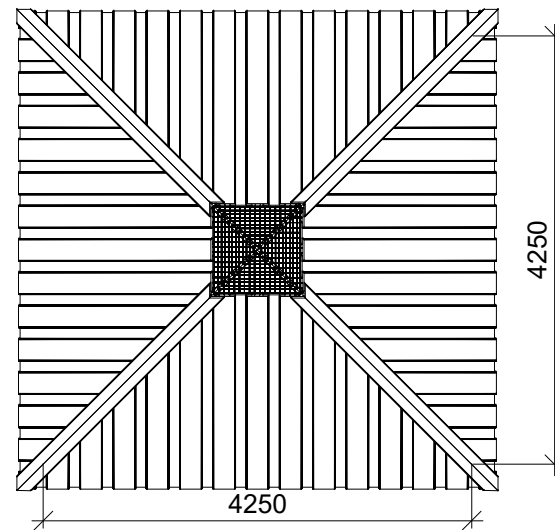

1:75

This drawing is the property of NORLEG and pursuant to current legislation may not be copied, transferred to or used by any third party. Should this drawing be used, a fee of 10% of the assumed contract price will be charged.