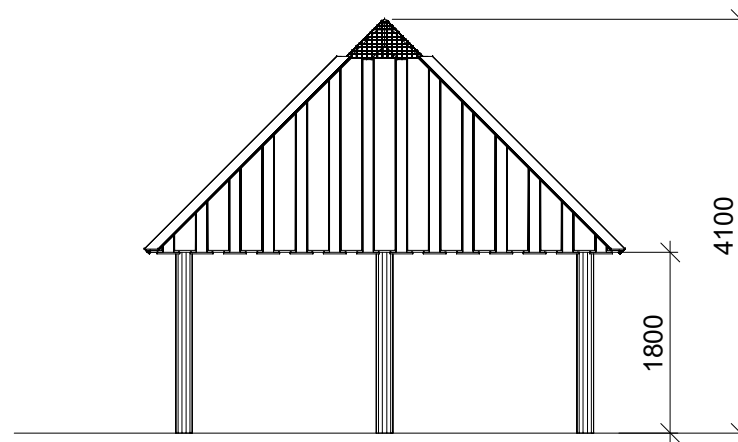

NORLEG	
Grillhytte - lærk	
LE 20090	
04.11.2005	REV. -

< 600

≥ EN 1176

1:75